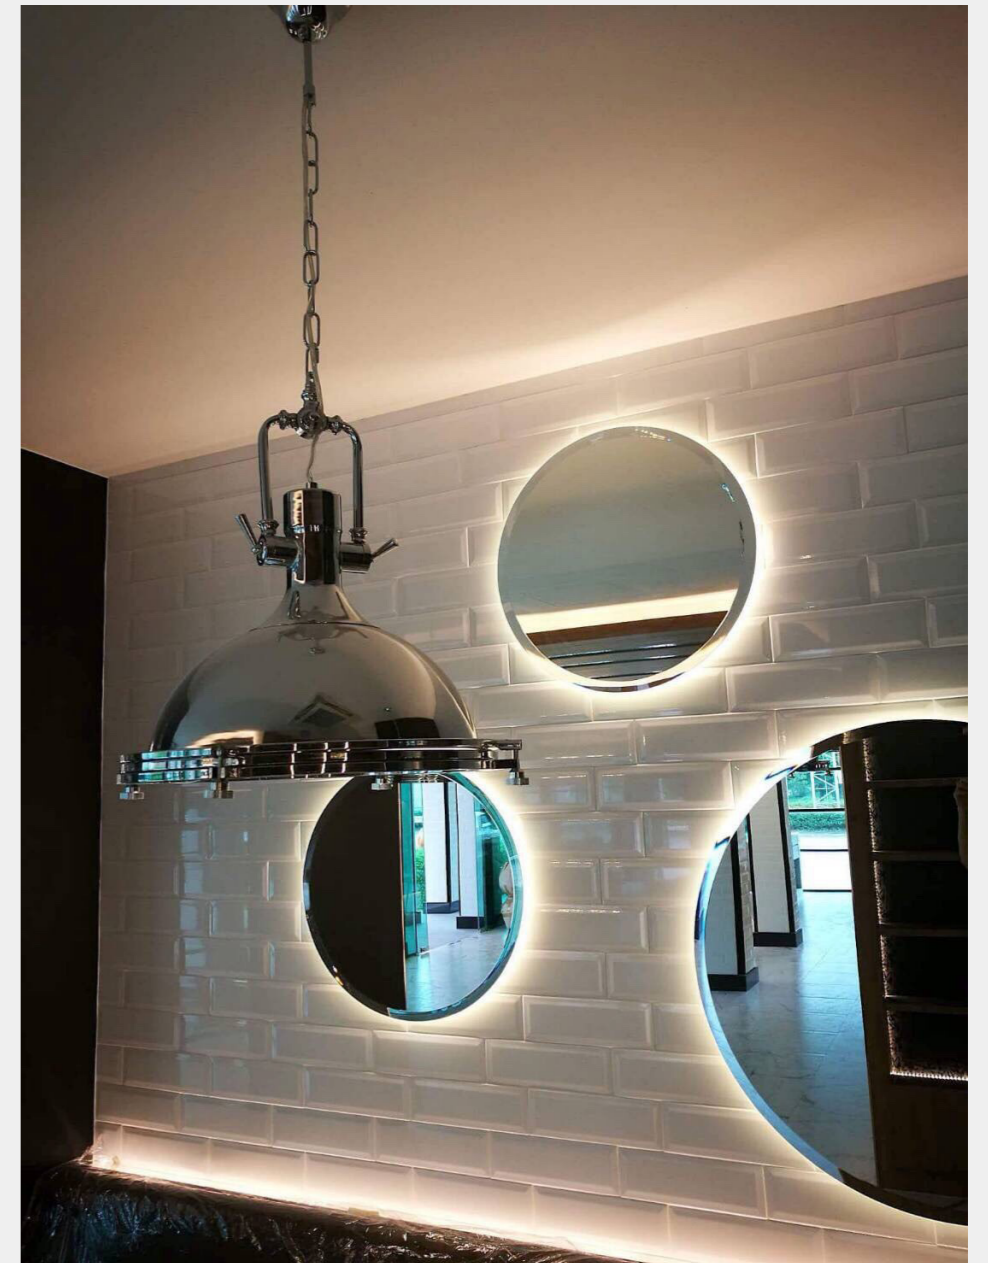

MATERIAL DESIGN CENTER

MC-SUBWAY

10 × 20 cm

Type : Wall Tiles
Material : ceramic
Surface : PN(Polished) / MP(Matt)
Thickness (mm.) : 7