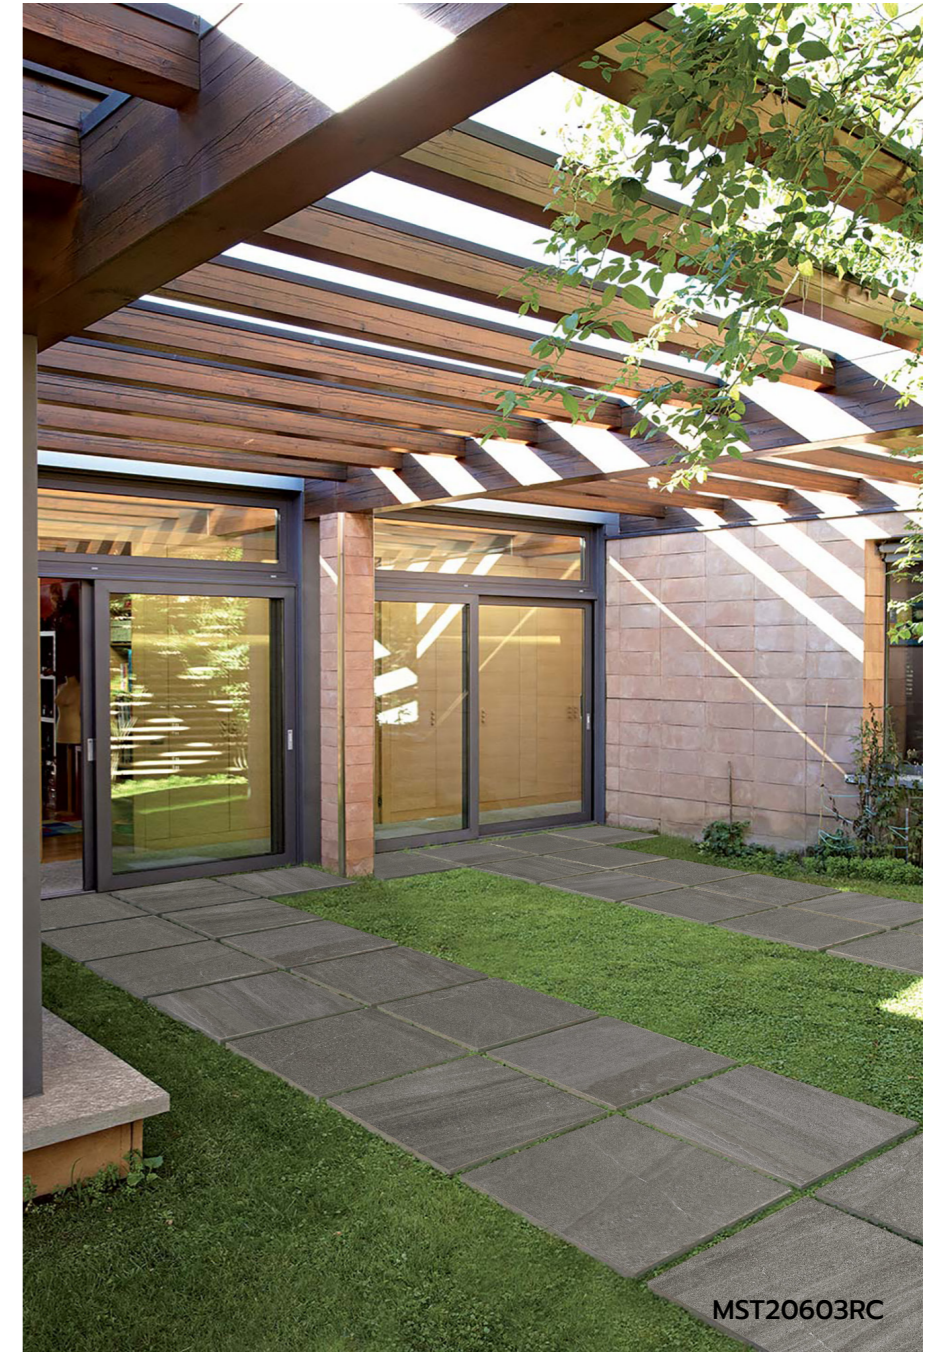

MST20602RC

MST20603RC

**Speical
Thinkness**
şukun 2 cm.

MST

Type : Floor & Wall Tiles
Surface : RB(Structured)
Size (cm) : 60x60
Working Size (cm) : 60x60
Thickness (mm) : 20
R-Rating : 11
Random Pattern : 5
Shade Variation : V1