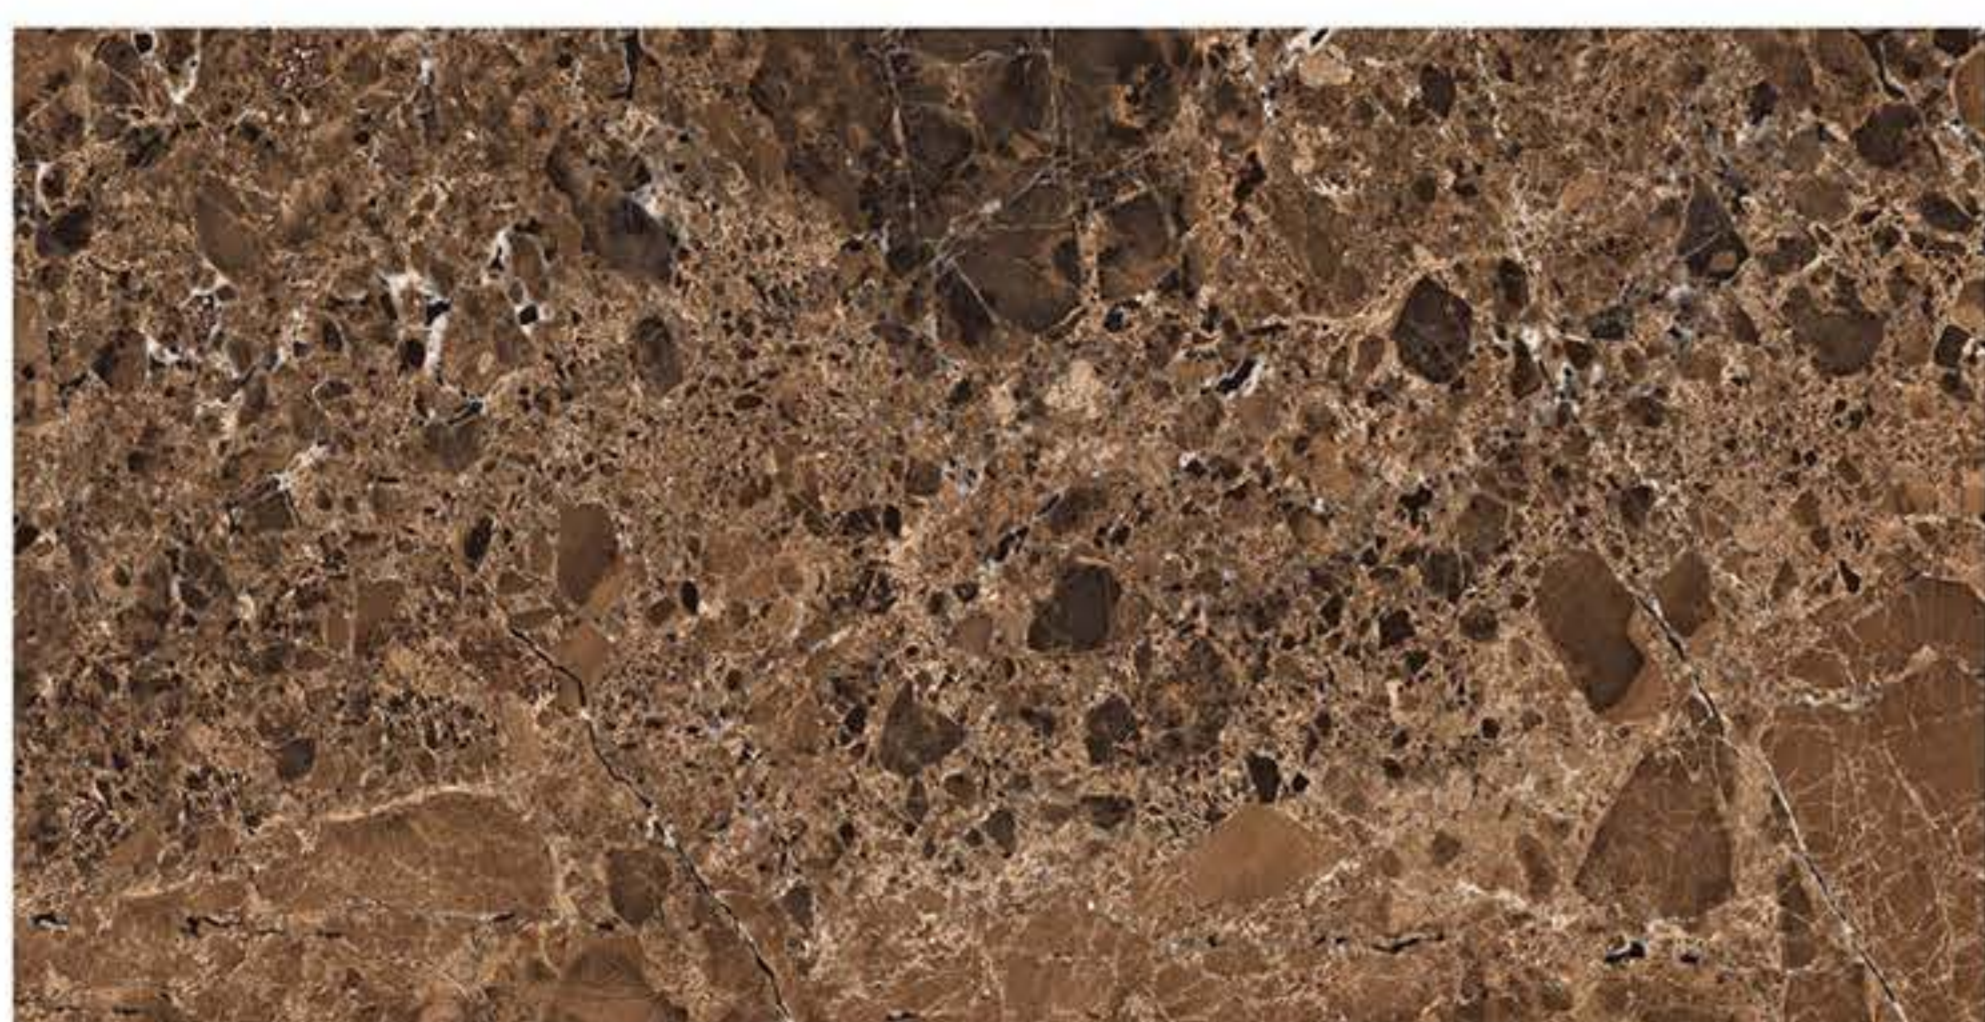

STONE SERIES

MC-Superb Emperador Grande

SIZE : 60x120 cm.

SURFACE : PN (POLISHED)

STONE SERIES

MGGN

MGGN01

SIZE: 60x60 cm.