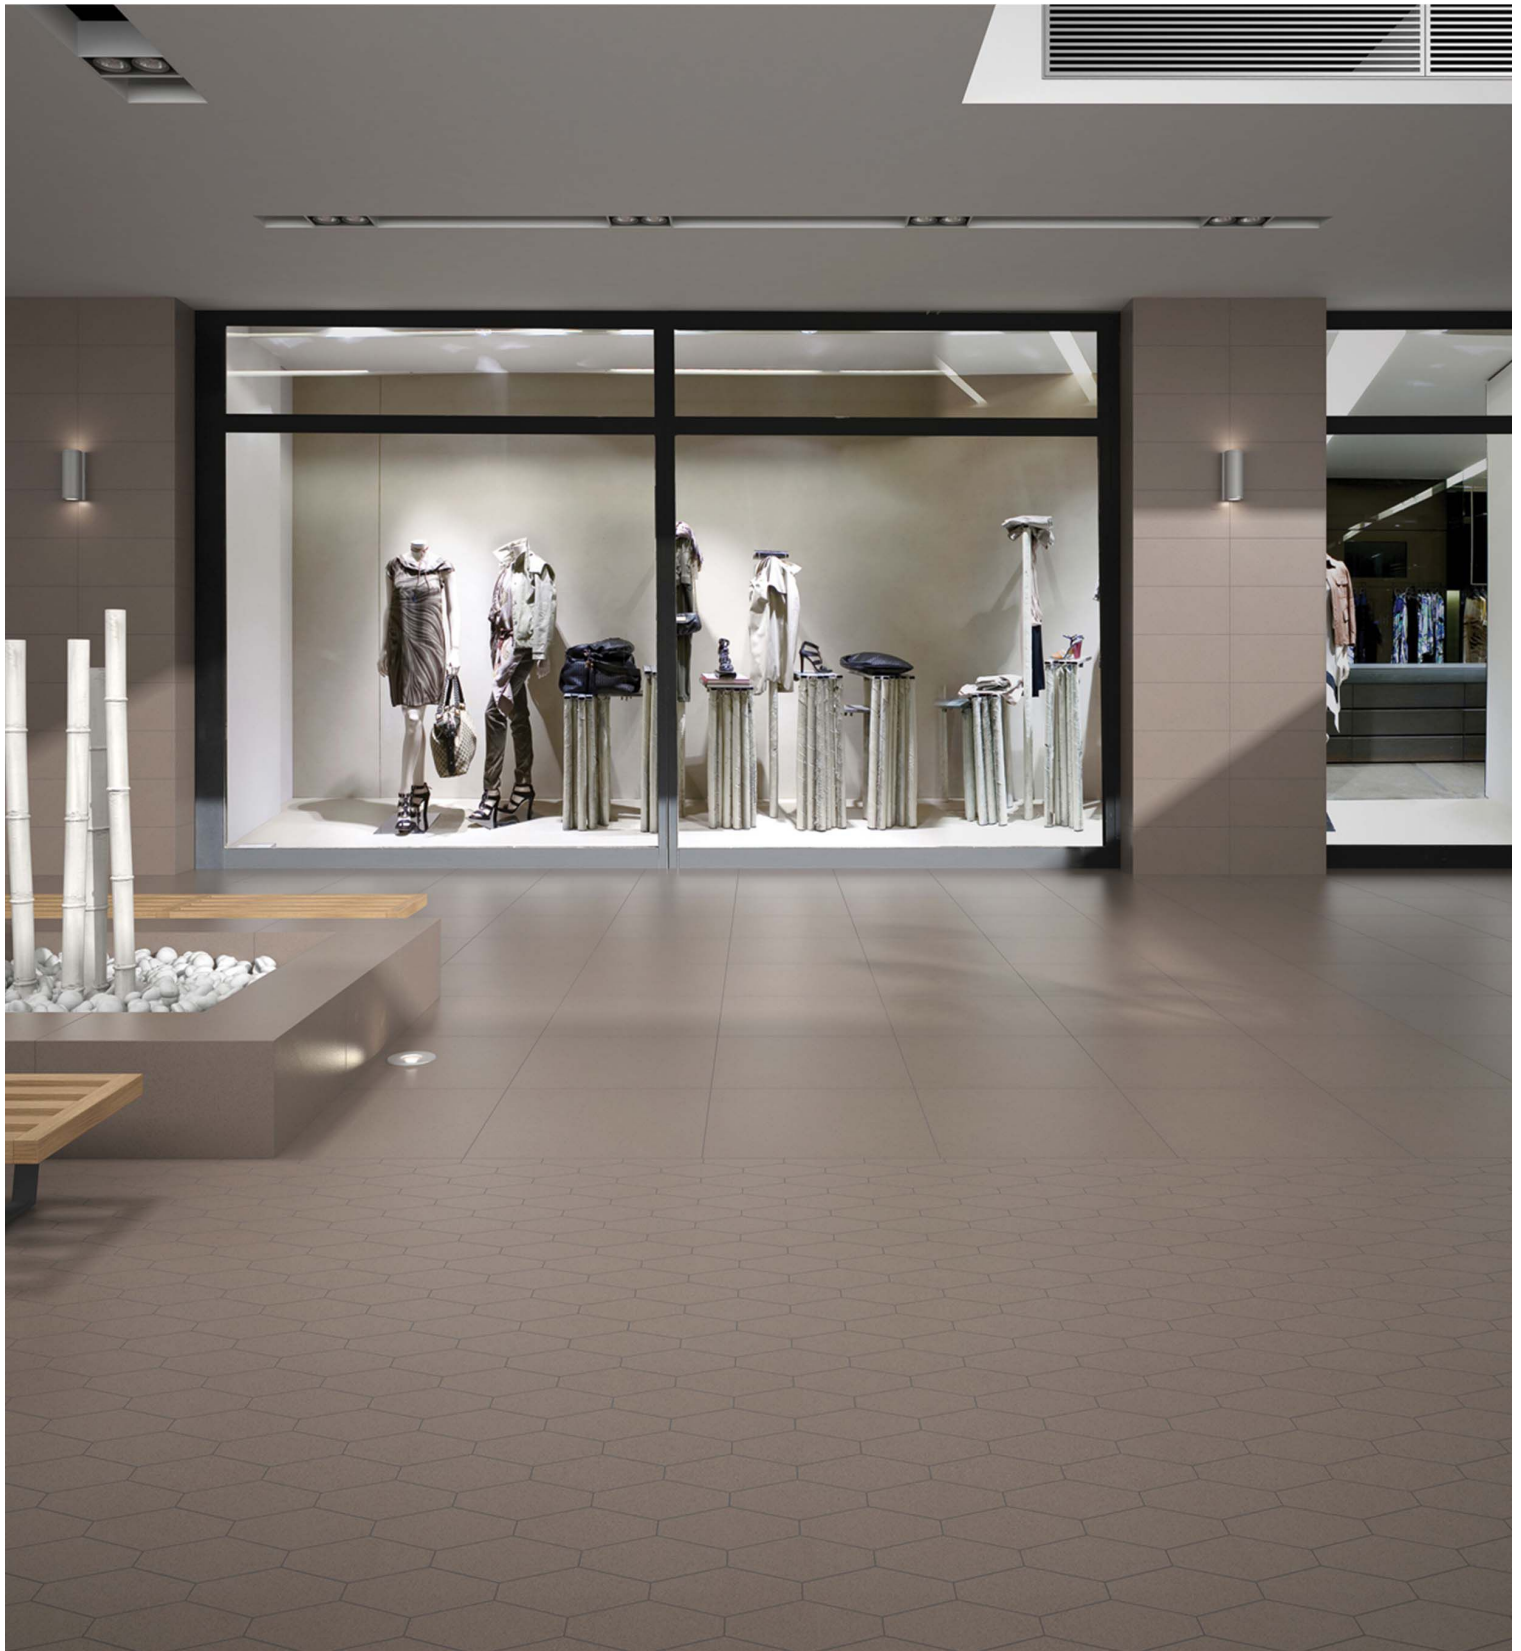

SIMPLE LUXURY SERIES

MGTU